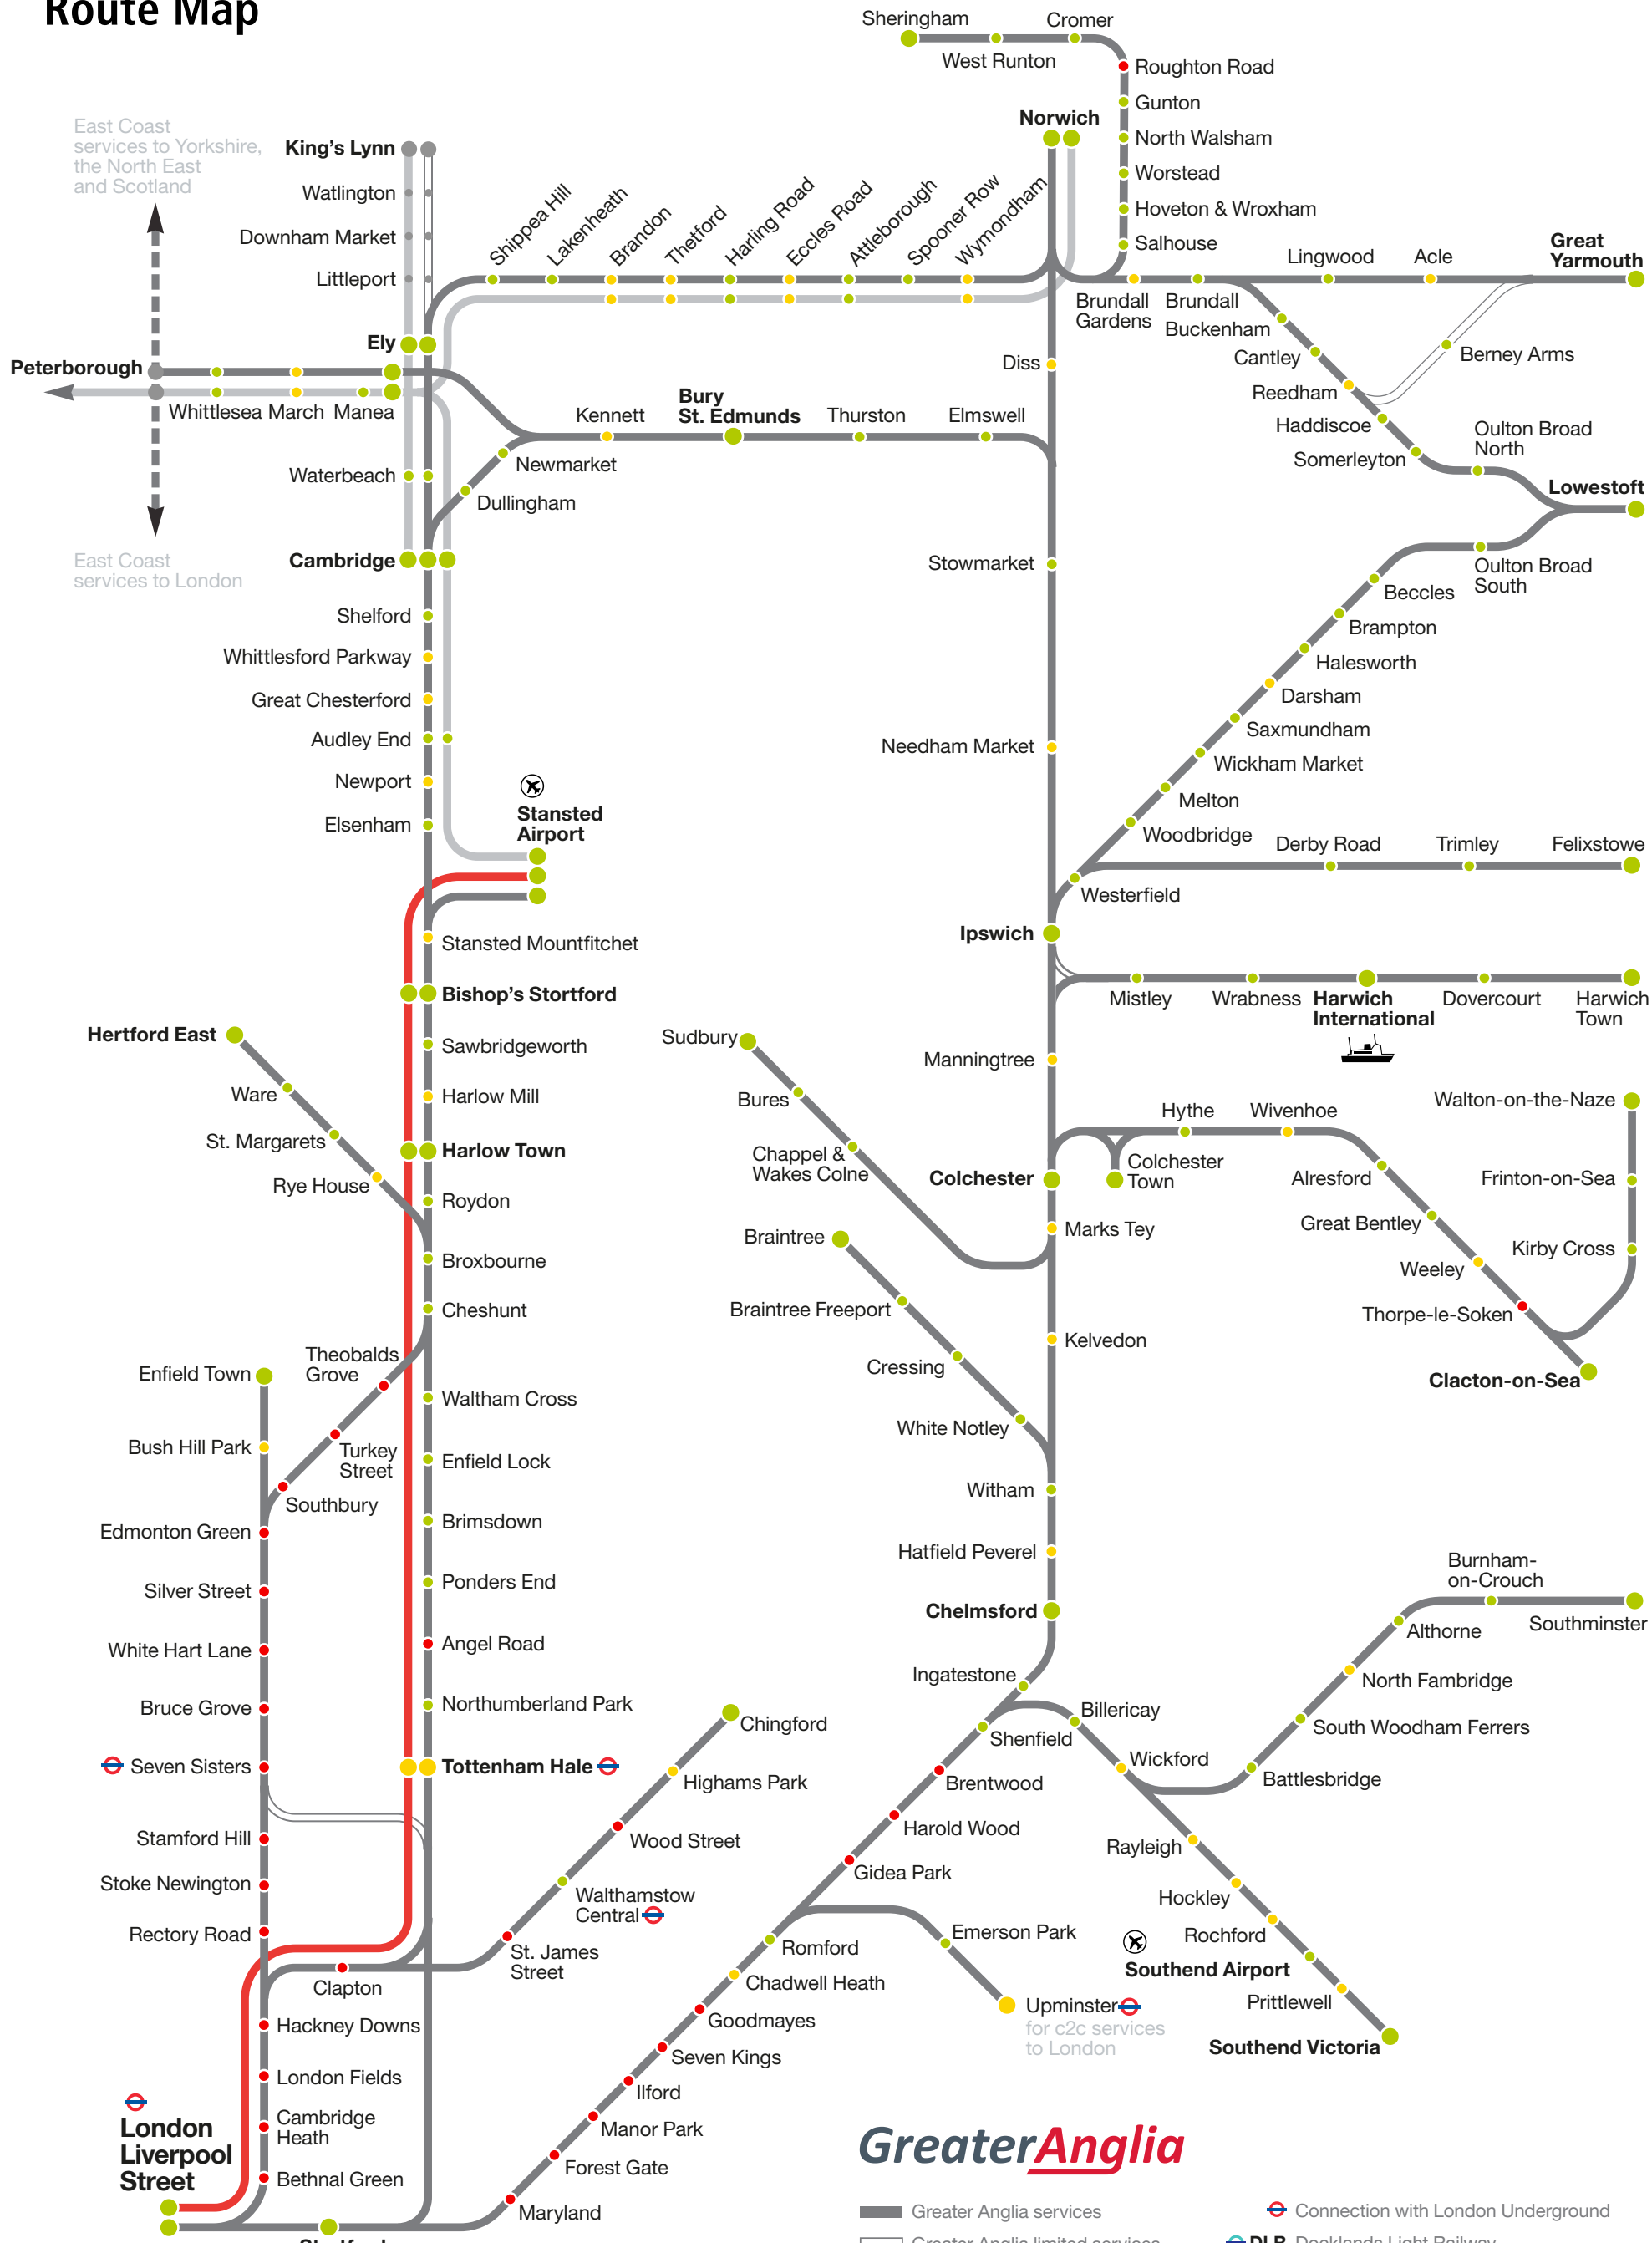

Route Map

GreaterAnglia

- Greater Anglia services
- Greater Anglia limited services
- East Coast services
- Stansted Express service
- Other operators' services
- Connection with London Underground
- DLR Docklands Light Railway
- Full step-free access to platform
- Partial step-free access
- No step-free access