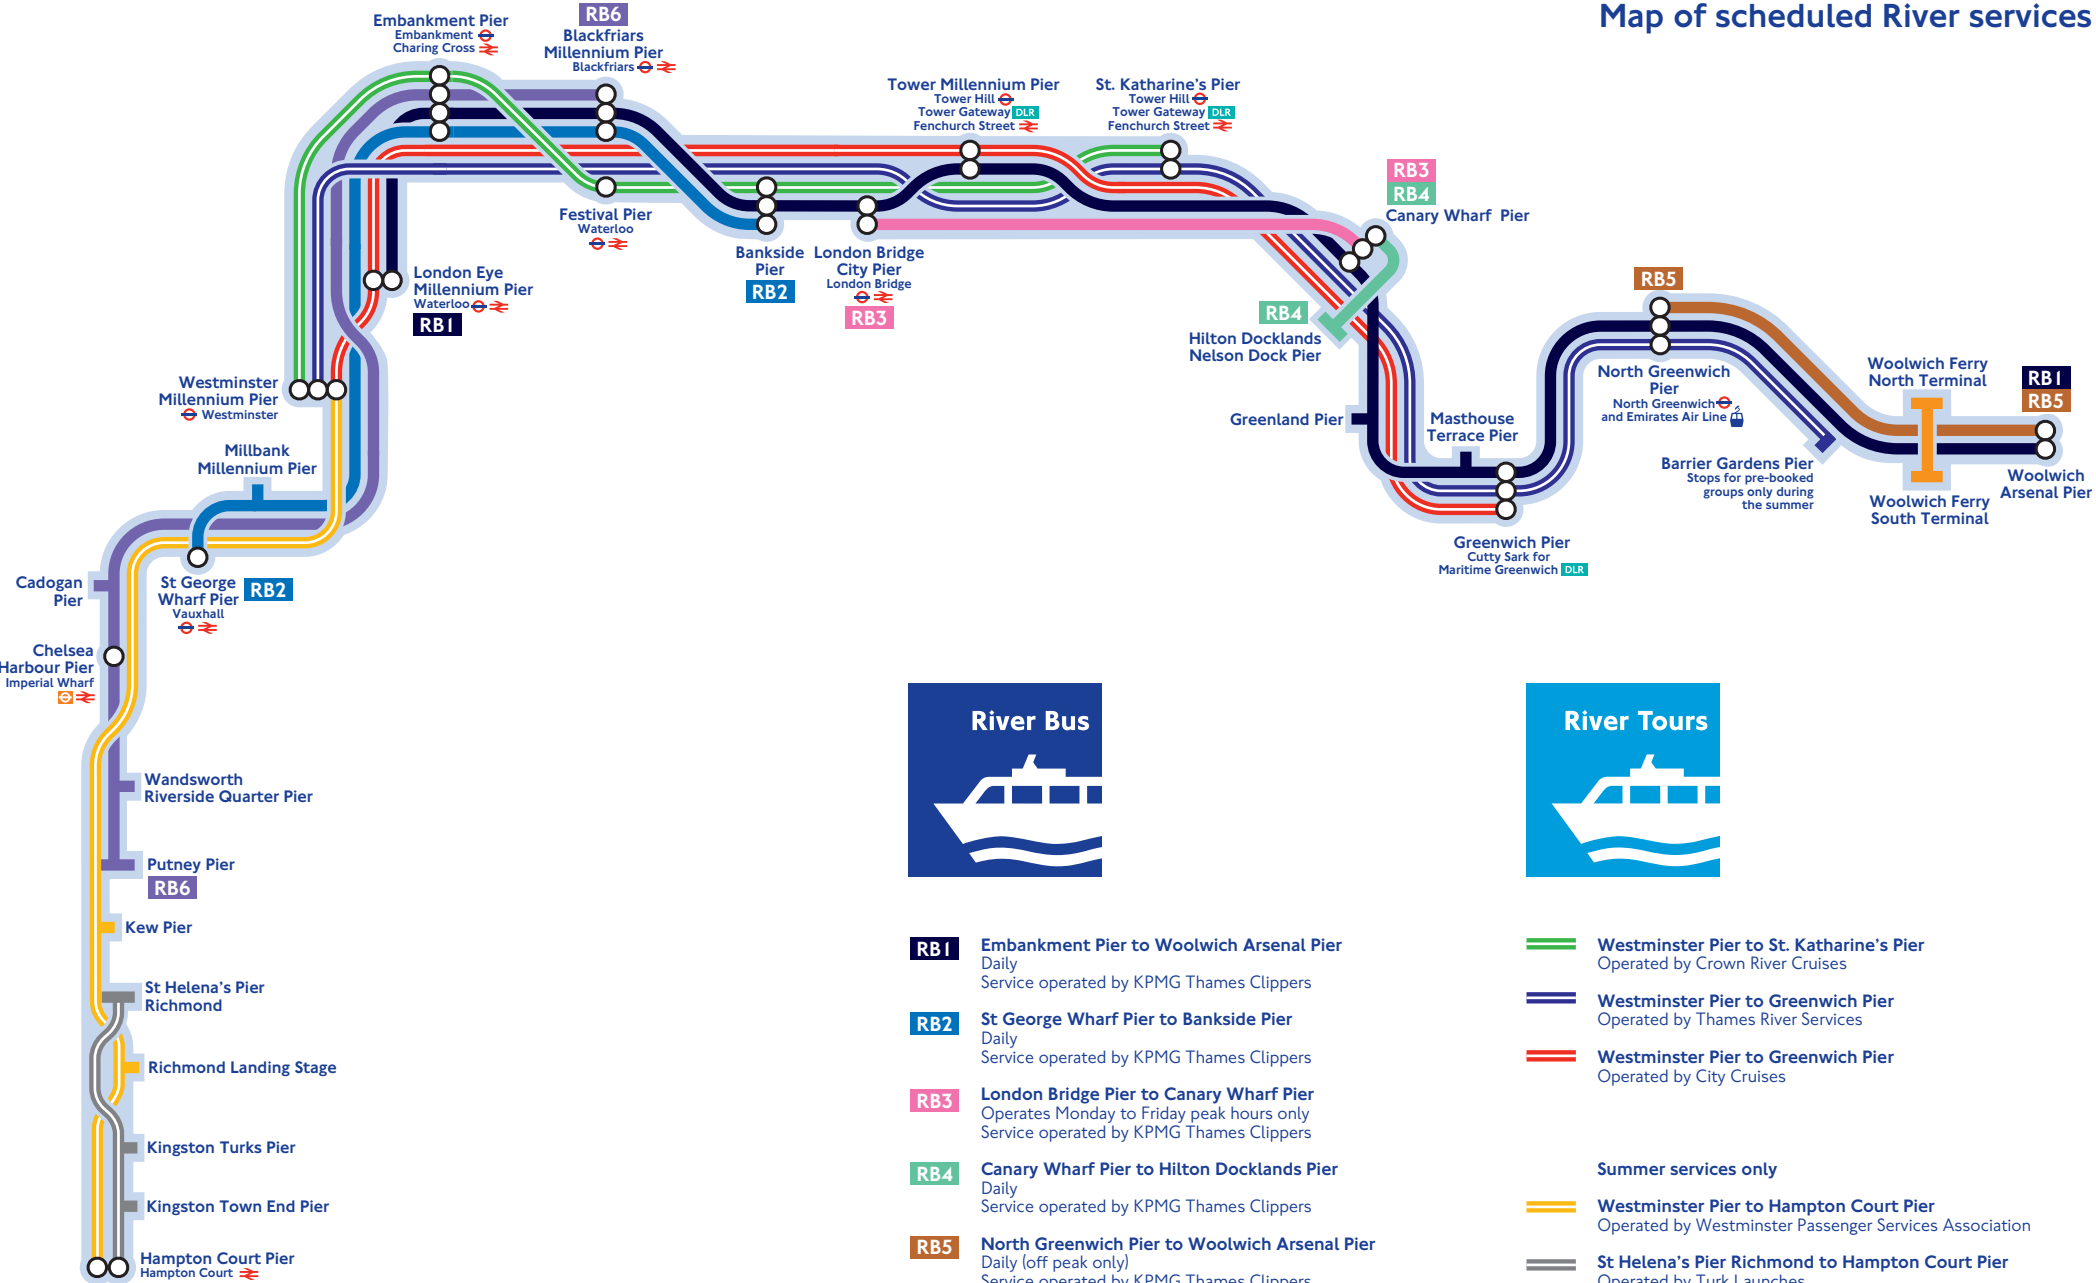

Map of scheduled River services

- RB1** Embankment Pier to Woolwich Arsenal Pier
Daily
Service operated by KPMG Thames Clippers
- RB2** St George Wharf Pier to Bankside Pier
Daily
Service operated by KPMG Thames Clippers
- RB3** London Bridge Pier to Canary Wharf Pier
Operates Monday to Friday peak hours only
Service operated by KPMG Thames Clippers
- RB4** Canary Wharf Pier to Hilton Docklands Pier
Daily
Service operated by KPMG Thames Clippers
- RB5** North Greenwich Pier to Woolwich Arsenal Pier
Daily (off peak only)
Service operated by KPMG Thames Clippers
- RB6** Putney Pier to Blackfriars Pier
Operates Monday to Friday peak hours only
Service operated by KPMG Thames Clippers
- Woolwich Free Ferry**
Daily (except evenings)
Service operated by Briggs Marine

- Westminster Pier to St. Katharine's Pier**
Operated by Crown River Cruises
- Westminster Pier to Greenwich Pier**
Operated by Thames River Services
- Westminster Pier to Greenwich Pier**
Operated by City Cruises
- Summer services only**
- Westminster Pier to Hampton Court Pier**
Operated by Westminster Passenger Services Association
- St Helena's Pier Richmond to Hampton Court Pier**
Operated by Turk Launches

- London Underground
- Docklands Light Railway
- London Overground
- Emirates Air Line
- National Rail
- Interchange