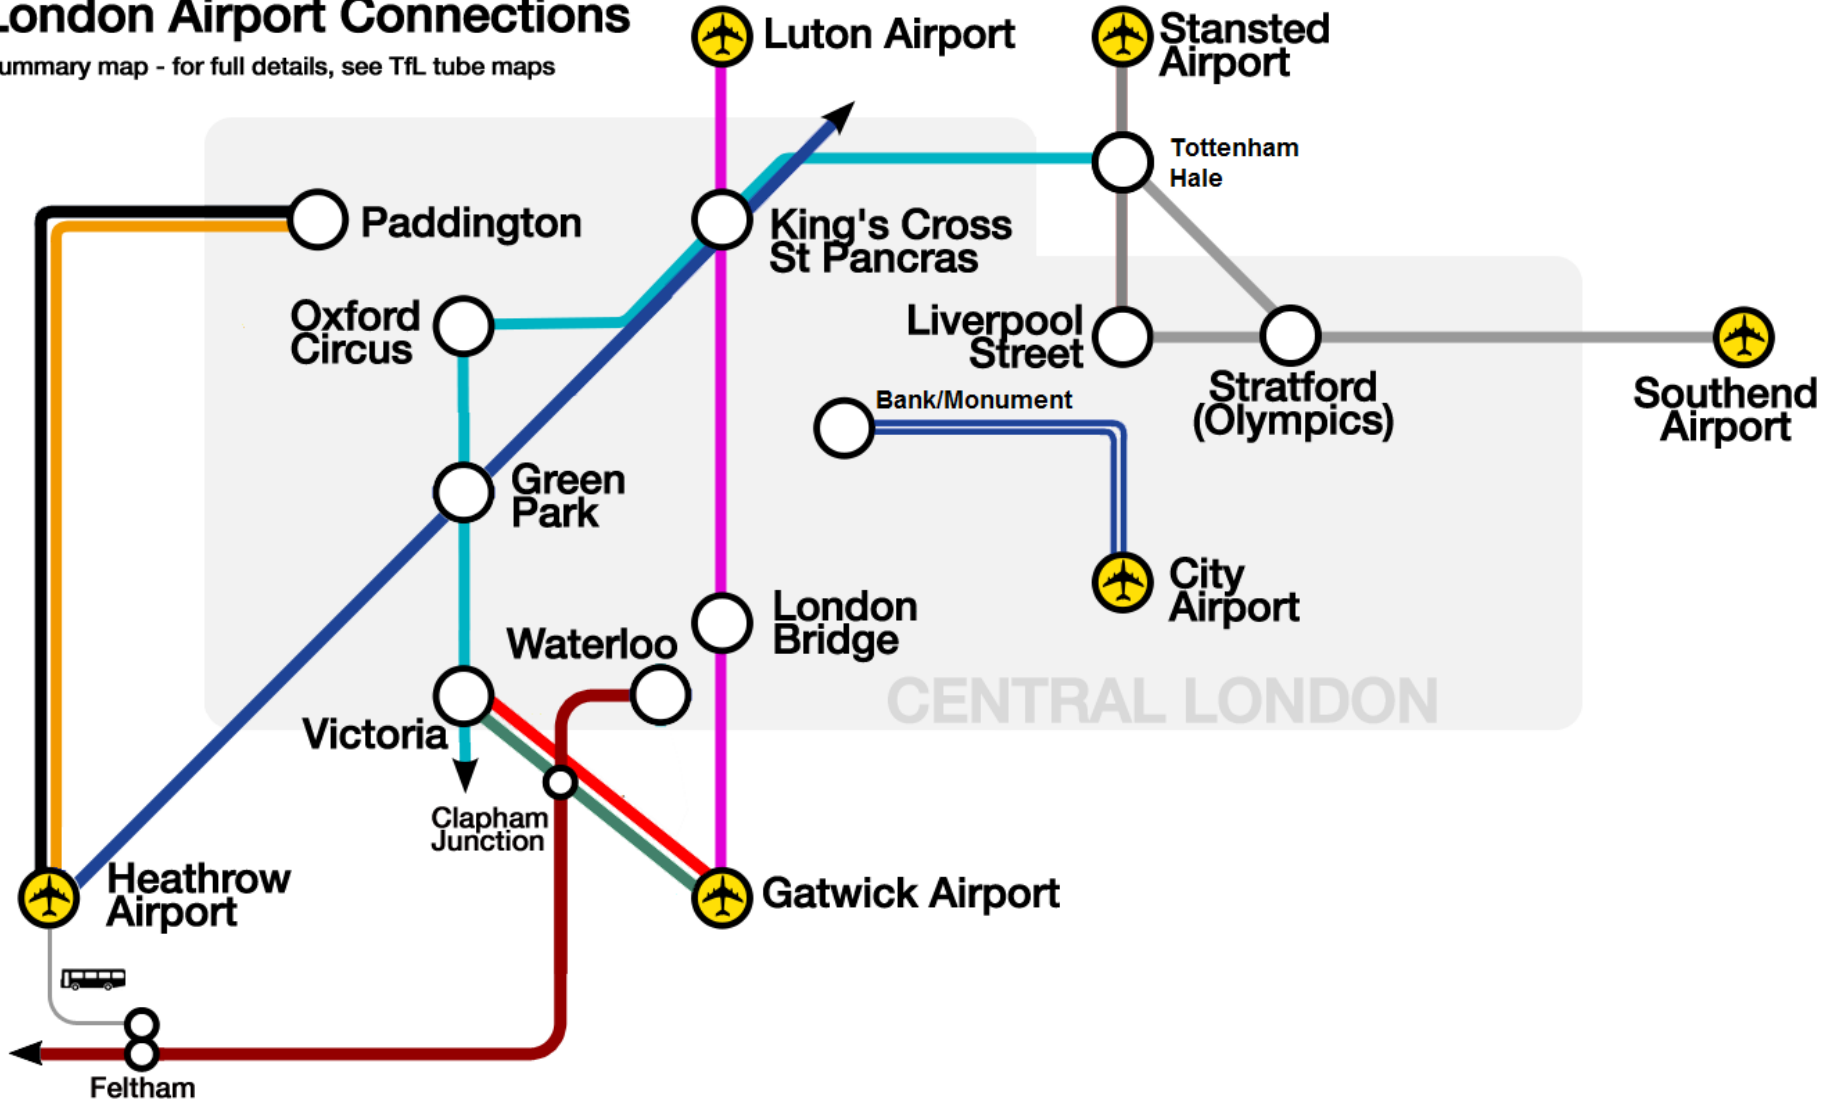

# London Airport Connections

Summary map - for full details, see TfL tube maps

National Rail		London Underground	
	Heathrow Express		Piccadilly line
	Heathrow Connect		Victoria line
	Gatwick Express		DLR
	SouthWest Trains		
	Stanstead Express/Anglia		
	Thameslink		
	Southern Rail		
	Feltham bus link		